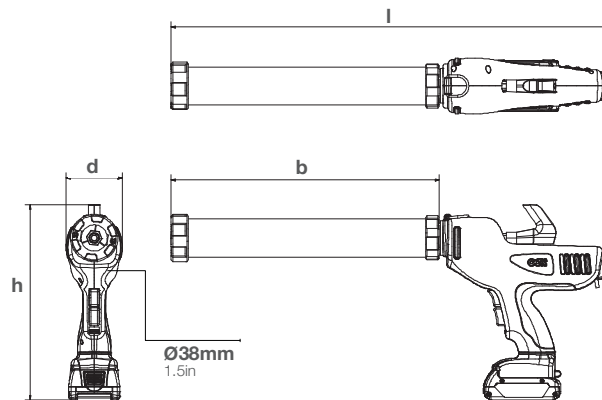

- Weight: 1.65-2.53kg / 3.63-5.6lbs
- Barrel Length: 237mm-389mm / 9.3in-15.3in
- Maximum Thrust: 3.5kN
- Voltage: 18V
- Battery Capacity: 1.5Ah and 3Ah
- Battery Charge Time: 30 min.
- Battery Type: Li-ion
- Handle Material: PC/ABS
- Barrel Material: Anodized Aluminum
- Tool Component Approvals: CE, REACH, RoHS
- Cartridge Capacity: 310mL (10.5oz), 400mL (13.5oz)
- Sachet Capacity: 310mL (10.5oz), 400mL (13.5oz), 600mL (20.3oz)
- Standard Color: Black/Grey
- Nozzle Dimension: $\varnothing 38\text{mm}$ / 1.5in
- Customized versions on demand

Dimensions (mm/in)

product	height (h)	length (l)	depth (d)	barrel (b)
Combi 310	279 /11.0	480 /18.9	81 /3.2	237 /9.3
Combi 400	278 /10.9	518 /20.4	81 /3.2	275 /10.8
Combi 600	282 /11.1	632 /24.9	81 /3.2	389 /15.3