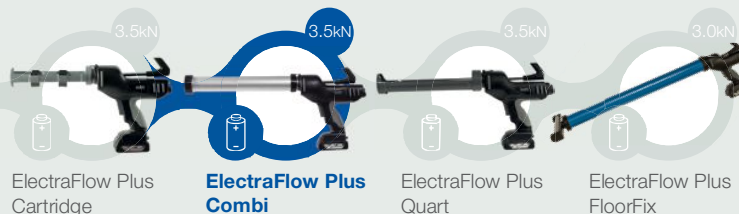

COX™ 1-Component Dispenser

ElectraFlow™ Plus Combi

A 1-component battery powered bead dispenser for 310/400mL cartridges and 310/400/600mL sachets.

Model shown: ElectraFlow Plus Combi 310mL

Product advantages

- Trigger lock prevents accidental discharge of material
- Variable speed trigger for greater speed control during dispensing
- Anodized aluminum frame copes easily with high forces
- Adjustable speed dial (1-9)
- Available 1.5 and 3.0Ah batteries

Applications

Product by range

The **COX ElectraFlow Plus Combi** is a heavy duty 18V lithium-ion battery powered dispenser. Designed for use with medium-high viscosity sealants and adhesives.

Specifications

- Weight: 1.65-2.53kg / 3.63-5.6lbs
- Barrel Length: 237mm-389mm / 9.3in-15.3in
- Maximum Thrust: 3.5kN
- Voltage: 18V
- Battery Capacity: 1.5Ah and 3Ah
- Battery Charge Time: 30 min.
- Battery Type: Li-ion
- Handle Material: PC/ABS
- Barrel Material: Anodized Aluminum
- Tool Component Approvals: CE, REACH, RoHS
- Cartridge Capacity: 310mL (10.5oz), 400mL (13.5oz)
- Sachet Capacity: 310mL (10.5oz), 400mL (13.5oz), 600mL (20.3oz)
- Standard Color: Black/Grey
- Nozzle Dimension: $\varnothing 38\text{mm}$ / 1.5in
- Customized versions on demand