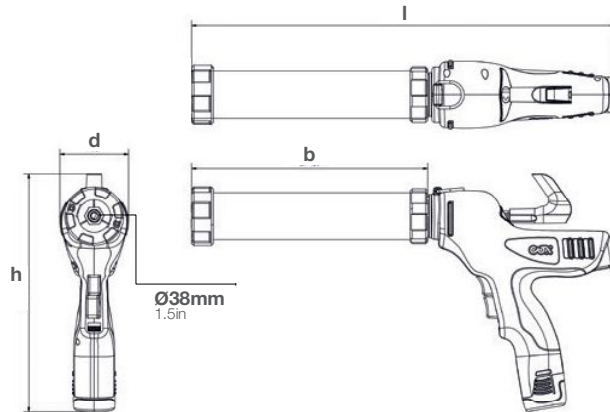

- Weight with Battery: 1.7-1.86kg / 3.64-4.1lbs
- Barrel Length: 237mm-383mm / 9.3in-15.1in
- Maximum Thrust: 2.5kN
- Voltage: 10.8V
- Battery Capacity: 1.5Ah
- Battery Charge Time: 30 min.
- Battery Type: Li-ion
- Handle Material: PC/ABS
- Barrel Material: Anodized Aluminum
- Tool Component Approvals: CE, REACH, RoHS
- Cartridge Capacity: 310mL (10.5oz), 400mL (13.5oz)
- Sachet Capacity: 310mL (10.5oz), 400mL (13.5oz), 600mL (20.3oz)
- Standard Color: Black/Grey
- Nozzle Dimension: $\varnothing 38\text{mm}$ / 1.5in
- Customized versions on demand

Dimensions (mm/in)

product	height (h)	length (l)	depth (d)	barrel (b)
Combi 310	277 /10.9	454 /17.9	80 /3.1	237 /9.3
Combi 400	277 /10.9	492 /20.4	80 /3.1	275 /10.8
Combi 600	277 /10.9	600 /23.6	80 /3.1	383 /15.1