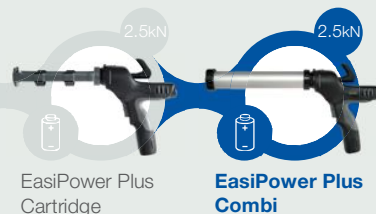

Product by range