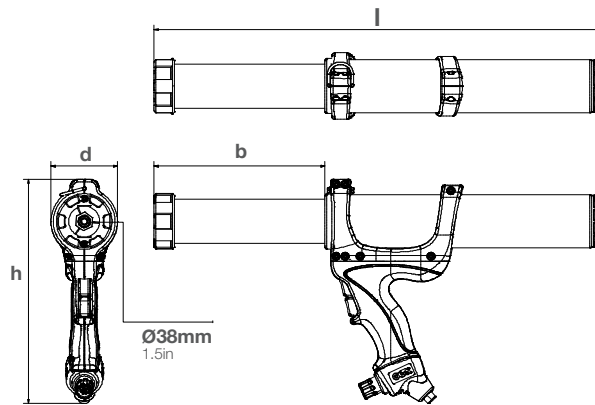

### Specifications

- Weight: 1.73-1.83kg / 3.8-4.0lbs
- Barrel Length: 210-347mm / 8.3-13.6in
- Maximum Thrust: 2.5kN
- Maximum Pneumatic Pressure: 6.8bar (100psi)
- Handle Material: Glass Filled Nylon
- Barrel Material: Anodized Aluminum
- Tool Component Approvals: CE, REACH
- Cartridge Capacity: 310mL (10.5oz), 400mL (13.5oz)
- Sachet Capacity: 310mL (10.5oz), 400mL (13.5oz), 600mL (20.3oz)
- Standard Color: Black/Grey
- Nozzle Dimension:  $\varnothing 38\text{mm}$  / 1.5in
- Customized versions on demand

### Dimensions (mm/in)

| product             | height (h) | length (l) | depth (d) | barrel (b) |
|---------------------|------------|------------|-----------|------------|
| <b>Combi HP 310</b> | 276 /10.9  | 549 /21.6  | 82 /3.2   | 210 /8.3   |
| <b>Combi HP 400</b> | 276 /10.9  | 625 /24.6  | 82 /3.2   | 248 /9.8   |
| <b>Combi HP 600</b> | 285 /11.2  | 831 /32.7  | 82 /3.2   | 347 /13.6  |