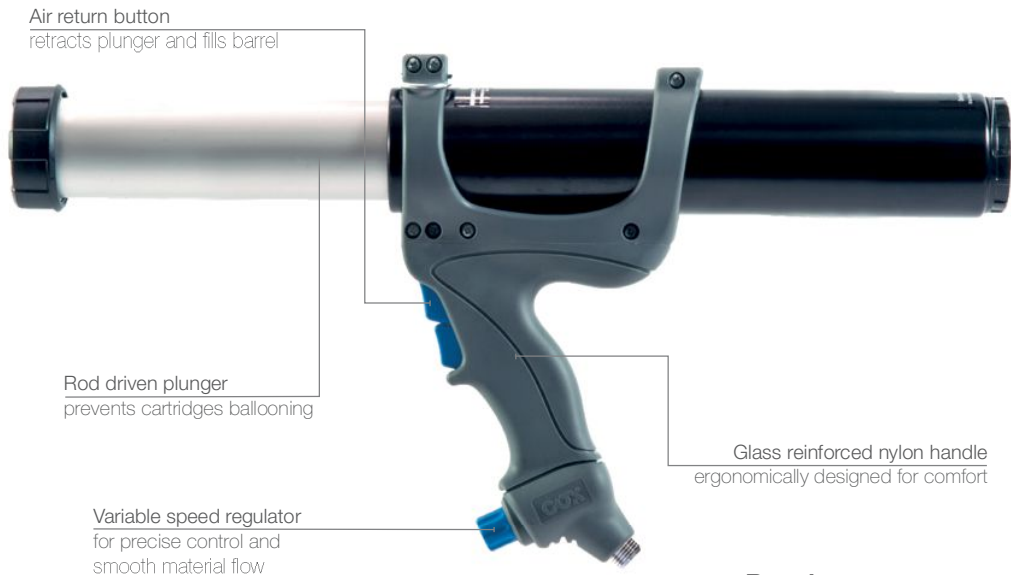

# COX™ 1-Component Dispenser

## AirFlow™ 3 HP Combi

A 1-component pneumatic bead dispenser for 310/400mL cartridges and 310/400/600mL sachets.

### Product advantages

- Glass reinforced nylon handle, ergonomically designed for comfort
- Variable speed regulator for precise control and smooth material flow
- Rod driven plunger prevents cartridges ballooning
- Fitted as standard with a 6.8bar (100psi) regulator (others available)