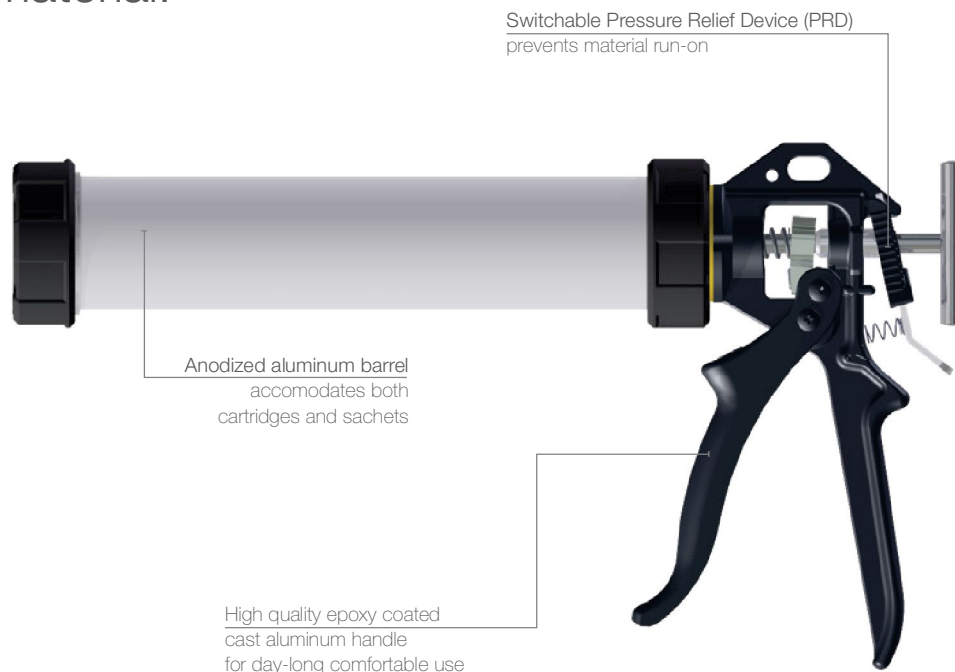

COX™ 1-Component Dispenser

PowerFlow™ Bulk Combi

A 1-component manual bead dispenser for 400mL cartridges and 400/600/1000mL sachets/bulk material.

Model shown: PowerFlow Bulk Combi 400mL

Product advantages

- High quality epoxy coated cast aluminum handle for day-long comfortable use
- Anodized aluminum barrel accommodates cartridges, sachet and bulk
- Switchable Pressure Relief Device (PRD) prevents material run-on when engaged
- Easily converted from sachet to cartridge or bulk

Customer benefits

- Lightweight highly durable
- Maximum use of sealant with minimum waste
- Fast efficient dispensing
- Contoured handle and trigger grip for ease of use

Applications

Product by range

The **COX PowerFlow Bulk Combi** is part of a range of high-powered manual dispensers. Designed for use with low-medium viscosity sealants and adhesives.

Specifications

- Weight: 0.9-1.2kg / 2.0-2.7lbs
- Barrel Length: 282mm-603mm / 11.1in-23.8in
- Maximum Thrust: 2.5kN
- Handle Material: Epoxy Coated Aluminum
- Barrel Material: Anodized Aluminum
- Tool Component Approvals: REACH
- Cartridge Capacity: 400mL (13.5oz)
- Sachet Capacity: 400mL (13.5oz), 600mL (20.3oz)
- Bulk Capacity: 1000mL (33.8oz)
- Mechanical Advantage Ratio: (12:1)
- Special Barrel Length: available upon request
- Standard Color: Black/Grey
- Nozzle Dimension: $\varnothing 38\text{mm}$ / 1.5in
- Customized versions on demand