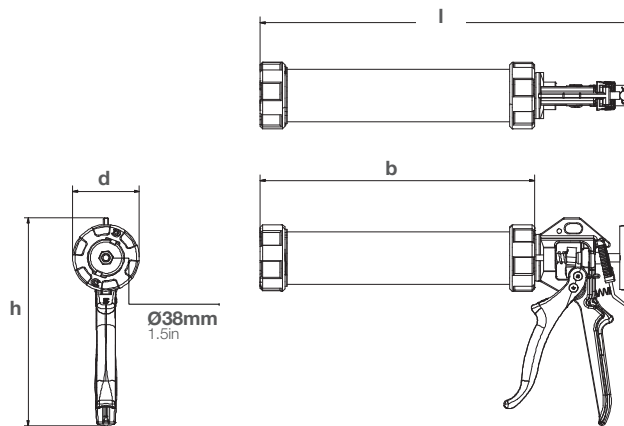

Specifications

- Weight: 0.9-1.2kg / 2.0-2.7lbs
- Barrel Length: 282mm-603mm / 11.1in-23.8in
- Maximum Thrust: 2.5kN
- Handle Material: Epoxy Coated Aluminum
- Barrel Material: Anodized Aluminum
- Tool Component Approvals: REACH
- Cartridge Capacity: 400mL (13.5oz)
- Sachet Capacity: 400mL (13.5oz), 600mL (20.3oz)
- Bulk Capacity: 1000mL (33.8oz)
- Mechanical Advantage Ratio: (12:1)
- Special Barrel Length: available upon request
- Standard Color: Black/Grey
- Nozzle Dimension: $\varnothing 38\text{mm}$ / 1.5in
- Customized versions on demand

Dimensions (mm/in)

product	height (h)	length (l)	depth (d)	barrel (b)
Bulk Combi 400	213 /8.4	381 /14.7	69 /2.7	282 /11.1
Bulk Combi 600	213 /8.4	488 /19.0	69 /2.7	389 /15.3
Bulk Combi 1000 small	216 /8.5	692 /27.3	70 /2.8	603 /23.8