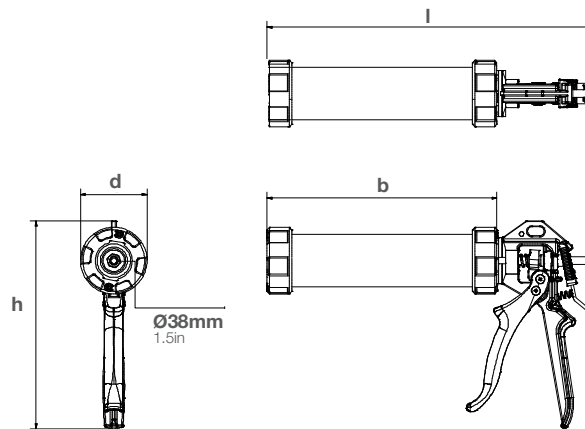

### Specifications

- Weight: 0.9-1.1kg / 2.0-2.3lbs
- Barrel Length: 274mm-382mm / 10.8in-15.0in
- Maximum Thrust: 3.5kN
- Handle Material: Epoxy Coated Aluminum
- Barrel Material: Anodized Aluminum
- Tool Component Approvals: REACH
- Cartridge Capacity: 310mL (10.5oz), 400mL (13.5oz)
- Sachet Capacity: 400mL (13.5oz), 600mL (20.3oz)
- Mechanical Advantage Ratio: (18:1)
- Standard Color: Black/Grey
- Nozzle Dimension:  $\varnothing$ 38mm / 1.5in
- Customized versions on demand

### Dimensions (mm/in)

product	height (h)	length (l)	depth (d)	barrel (b)
<b>Combi 400 HP</b>	213 /8.4	376 /14.8	69 /2.7	274 /10.8
<b>Combi 600 HP</b>	213 /8.4	493 /19.4	69 /2.7	382 /15.0

Part number:	Article number:	Packaging:
Combi 400 HP	AJ2502 (51000-400XT for US)	1 or 5/10 per Box (1 per Box for US)
Combi 600 HP	AJ4001 (51001-XT for US)	1 or 5/10 per Box (1 per Box for US)