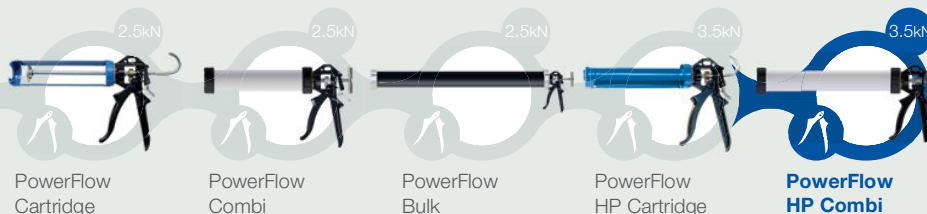

Applications

Product by range