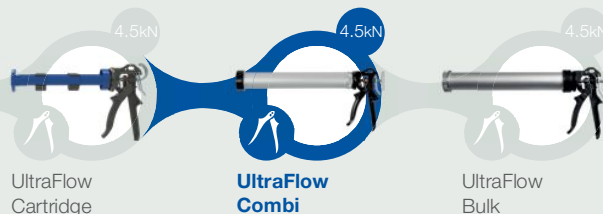

COX™ 1-Component Dispenser

UltraFlow™ Combi

A 1-component manual bead dispenser for 310/400mL cartridges and 310/400/600mL sachets.

Model shown: UltraFlow Combi 600mL

Product advantages

- Ergonomically formed epoxy coated aluminum handle
- Large sintered metal catch plate offers high load resistance
- Anodized aluminum barrel copes easily with high forces

Customer benefits

- Powerful 25:1 trigger ratio for easy application
- Metal wear compensation sleeve protects the catch plate contact area increasing tool life
- Hardened rod and release plate maintains high material output
- Plated metal parts increase corrosion resistance

Applications

Sealing

Bonding

Product by range

The **COX UltraFlow Combi** is part of a range of high-powered manual dispensers. Designed for use with medium to high viscosity sealants and adhesives.

Specifications

- Weight: 1.0-1.1kg / 2.2-2.5lbs
- Barrel Length: 342mm-482mm / 13.5in-19.0in
- Maximum Thrust: 4.5kN
- Handle Material: Epoxy Coated Aluminum
- Barrel Material: Anodized Aluminum
- Tool Component Approvals: REACH
- Cartridge Capacity: 310mL (10.5oz), 400mL (13.5oz)
- Sachet Capacity: 310mL (10.5oz), 400mL (13.5oz), 600mL (20.3oz)
- Mechanical Advantage Ratio: (25:1)
- Standard Color: Black/Grey
- Nozzle Dimension: $\varnothing 38\text{mm}$ / 1.5in
- Customized versions on demand