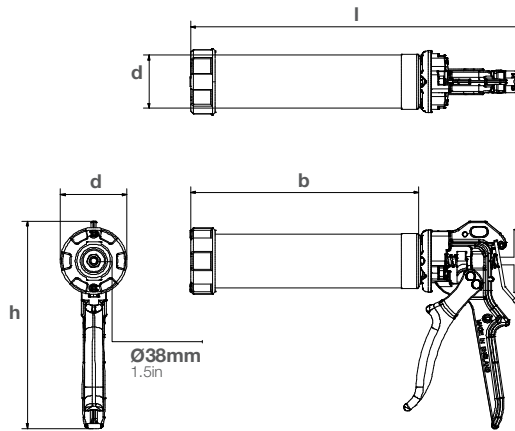

Customer benefits

- Powerful 25:1 trigger ratio for easy application
- Metal wear compensation sleeve protects the catch plate contact area increasing tool life
- Hardened rod and release plate maintains high material output
- Plated metal parts increase corrosion resistance

- Weight: 1.0-1.1kg / 2.2-2.5lbs
- Barrel Length: 342mm-482mm / 13.5in-19.0in
- Maximum Thrust: 4.5kN
- Handle Material: Epoxy Coated Aluminum
- Barrel Material: Anodized Aluminum
- Tool Component Approvals: REACH
- Cartridge Capacity: 310mL (10.5oz), 400mL (13.5oz)
- Sachet Capacity: 310mL (10.5oz), 400mL (13.5oz), 600mL (20.3oz)
- Mechanical Advantage Ratio: (25:1)
- Standard Color: Black/Grey
- Nozzle Dimension: $\varnothing 38\text{mm}$ / 1.5in
- Customized versions on demand

Dimensions (mm/in)

product	height (h)	length (l)	depth (d)	barrel (b)
Combi 310	213 /8.4	342 /13.5	69 /2.7	235 /9.3
Combi 400	213 /8.4	389 /15.3	69 /2.7	285 /11.2
Combi 600	213 /8.4	482 /19.0	69 /2.7	376 /14.8