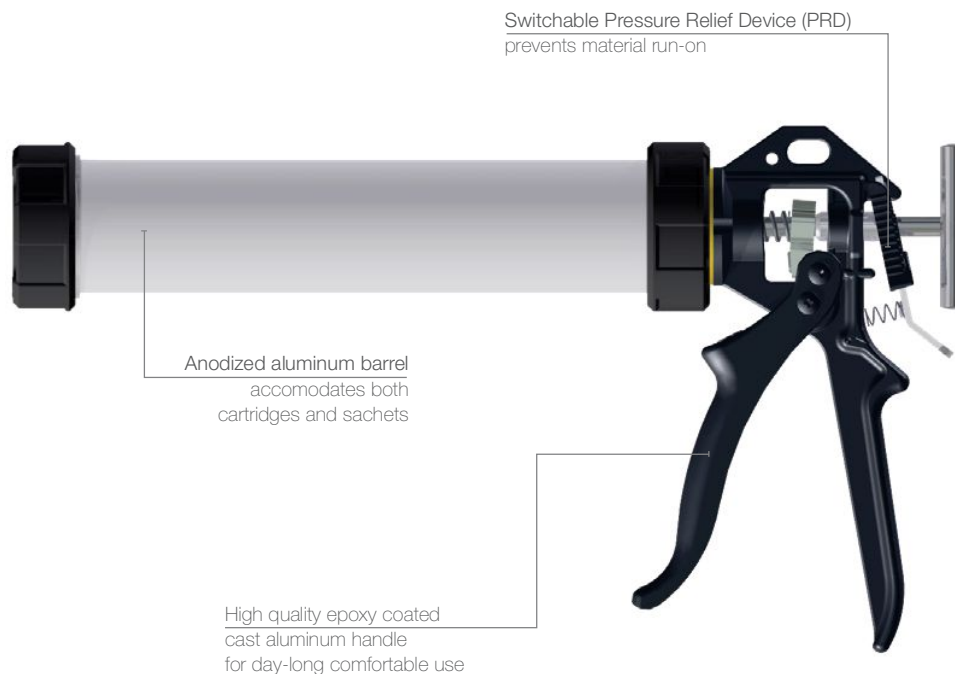

# COX™ 1-Component Dispenser

## PowerFlow™ Combi

A 1-component manual bead dispenser for 310/400mL cartridges and 310/400/600mL sachets.

Sulzer | 1-Component COX Dispenser | 22

Model shown: PowerFlow Combi 400mL

### Product advantages

- High quality epoxy coated cast aluminum handle for day-long comfortable use
- Anodized aluminum barrel accommodates both cartridges and sachets
- Switchable Pressure Relief Device (PRD) prevents material run-on when engaged