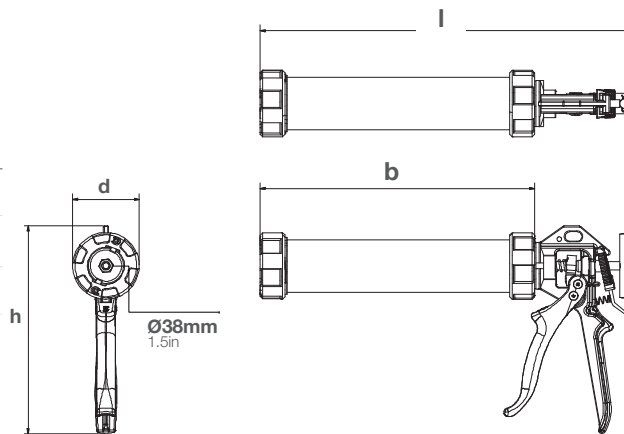

### Specifications

- Weight: 0.9-1.1kg / 2.0-2.3lbs
- Barrel Length: 236mm-389mm / 9.3in-15.3in
- Maximum Thrust: 2.5kN
- Handle Material: Epoxy Coated Aluminum
- Barrel Material: Anodized Aluminum
- Tool Component Approvals: REACH
- Cartridge Capacity: 310mL (10.5oz), 400mL (13.5oz)
- Sachet Capacity: 310ml (10.5oz), 400mL (13.5oz), 600mL (20.3oz)
- Mechanical Advantage Ratio: (12:1)
- Standard Color: Black/Grey
- Nozzle Dimension:  $\varnothing 38\text{mm}$  / 1.5in
- Customized versions on demand

### Dimensions (mm/in)

product	height (h)	length (l)	depth (d)	barrel (b)
<b>Combi 310</b>	213 /8.4	337 /13.3	69 /2.7	236 /9.3
<b>Combi 400</b>	213 /8.4	381 /14.7	69 /2.7	282 /11.1
<b>Combi 600</b>	213 /8.4	488 /19.0	69 /2.7	389 /15.3