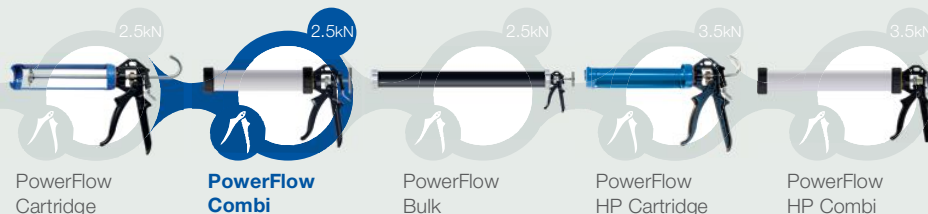

## PowerFlow™ Combi

A 1-component manual bead dispenser for 310/400mL cartridges and 310/400/600mL sachets.

Sulzer | 1-Component COX Dispenser | 22

Model shown: PowerFlow Combi 400mL

### Product advantages

- High quality epoxy coated cast aluminum handle for day-long comfortable use
- Anodized aluminum barrel accommodates both cartridges and sachets
- Switchable Pressure Relief Device (PRD) prevents material run-on when engaged

### Product by range

The **COX PowerFlow Combi** is part of a range of high-powered manual dispensers. Designed for use with low-medium viscosity sealants and adhesives.