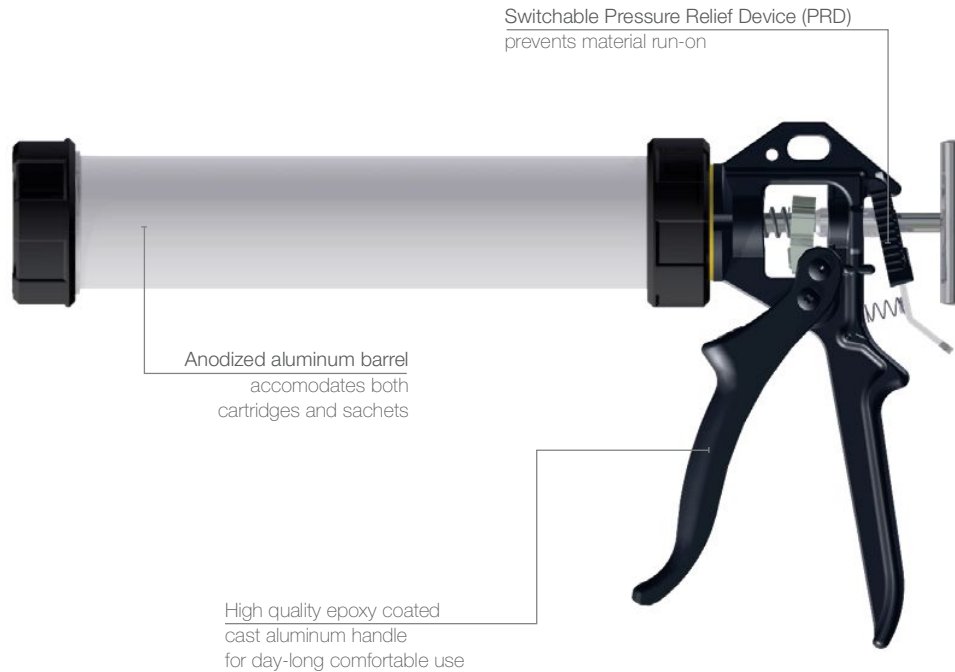

COX™ 1-Component Dispenser

PowerFlow™ Combi

A 1-component manual bead dispenser for 310/400mL cartridges and 310/400/600mL sachets.

Sulzer | 1-Component COX Dispenser | 22

Model shown: PowerFlow Combi 400mL

Product advantages

- High quality epoxy coated cast aluminum handle for day-long comfortable use
- Anodized aluminum barrel accommodates both cartridges and sachets
- Switchable Pressure Relief Device (PRD) prevents material run-on when engaged

Applications

Product by range

The **COX PowerFlow Combi** is part of a range of high-powered manual dispensers. Designed for use with low-medium viscosity sealants and adhesives.

Specifications

- Weight: 0.9-1.1kg / 2.0-2.3lbs
- Barrel Length: 236mm-389mm / 9.3in-15.3in
- Maximum Thrust: 2.5kN
- Handle Material: Epoxy Coated Aluminum
- Barrel Material: Anodized Aluminum
- Tool Component Approvals: REACH
- Cartridge Capacity: 310mL (10.5oz), 400mL (13.5oz)
- Sachet Capacity: 310ml (10.5oz), 400mL (13.5oz), 600mL (20.3oz)
- Mechanical Advantage Ratio: (12:1)
- Standard Color: Black/Grey
- Nozzle Dimension: $\varnothing 38\text{mm}$ / 1.5in
- Customized versions on demand