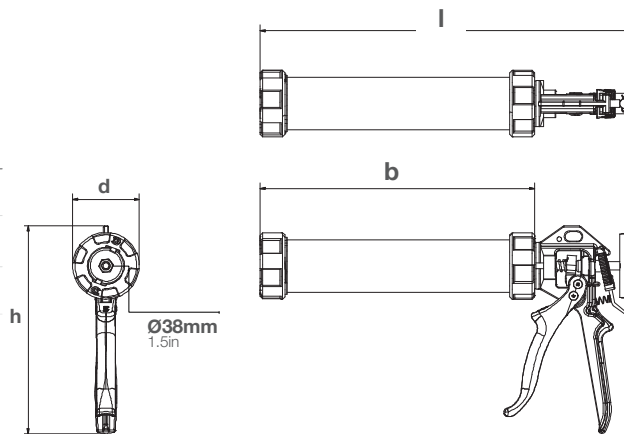

Applications

Product by range

The **COX PowerFlow Combi** is part of a range of high-powered manual dispensers. Designed for use with low-medium viscosity sealants and adhesives.

Specifications

- Weight: 0.9-1.1kg / 2.0-2.3lbs
- Barrel Length: 236mm-389mm / 9.3in-15.3in
- Maximum Thrust: 2.5kN
- Handle Material: Epoxy Coated Aluminum
- Barrel Material: Anodized Aluminum
- Tool Component Approvals: REACH
- Cartridge Capacity: 310mL (10.5oz), 400mL (13.5oz)
- Sachet Capacity: 310ml (10.5oz), 400mL (13.5oz), 600mL (20.3oz)
- Mechanical Advantage Ratio: (12:1)
- Standard Color: Black/Grey
- Nozzle Dimension: $\varnothing 38\text{mm}$ / 1.5in
- Customized versions on demand

Dimensions (mm/in)

product	height (h)	length (l)	depth (d)	barrel (b)
Combi 310	213 /8.4	337 /13.3	69 /2.7	236 /9.3
Combi 400	213 /8.4	381 /14.7	69 /2.7	282 /11.1
Combi 600	213 /8.4	488 /19.0	69 /2.7	389 /15.3