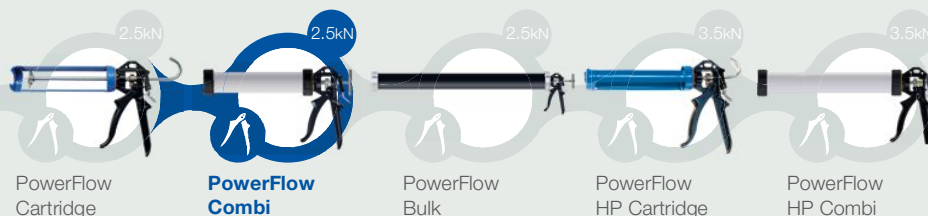

COX™ 1-Component Dispenser

PowerFlow™ Combi

A 1-component manual bead dispenser for 310/400mL cartridges and 310/400/600mL sachets.

Sulzer | 1-Component COX Dispenser | 22

Model shown: PowerFlow Combi 400mL

Product advantages

- High quality epoxy coated cast aluminum handle for day-long comfortable use
- Anodized aluminum barrel accommodates both cartridges and sachets
- Switchable Pressure Relief Device (PRD) prevents material run-on when engaged

Applications

Product by range

The **COX PowerFlow Combi** is part of a range of high-powered manual dispensers. Designed for use with low-medium viscosity sealants and adhesives.

Specifications

- Weight: 0.9-1.1kg / 2.0-2.3lbs
- Barrel Length: 236mm-389mm / 9.3in-15.3in
- Maximum Thrust: 2.5kN
- Handle Material: Epoxy Coated Aluminum
- Barrel Material: Anodized Aluminum
- Tool Component Approvals: REACH
- Cartridge Capacity: 310mL (10.5oz), 400mL (13.5oz)
- Sachet Capacity: 310ml (10.5oz), 400mL (13.5oz), 600mL (20.3oz)
- Mechanical Advantage Ratio: (12:1)
- Standard Color: Black/Grey
- Nozzle Dimension: $\varnothing 38\text{mm}$ / 1.5in
- Customized versions on demand