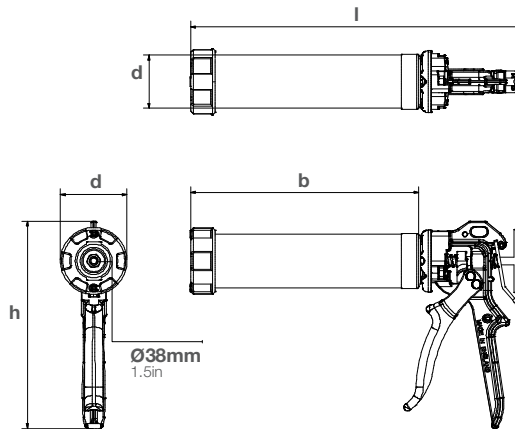

Customer benefits

- Powerful 25:1 trigger ratio for easy application
- Metal wear compensation sleeve protects the catch plate contact area increasing tool life
- Hardened rod and release plate maintains high material output
- Plated metal parts increase corrosion resistance

Applications

Product by range

The **COX UltraFlow Combi** is part of a range of high-powered manual dispensers. Designed for use with medium to high viscosity sealants and adhesives.

Specifications

- Weight: 1.0-1.1kg / 2.2-2.5lbs
- Barrel Length: 342mm-482mm / 13.5in-19.0in
- Maximum Thrust: 4.5kN
- Handle Material: Epoxy Coated Aluminum
- Barrel Material: Anodized Aluminum
- Tool Component Approvals: REACH
- Cartridge Capacity: 310mL (10.5oz), 400mL (13.5oz)
- Sachet Capacity: 310mL (10.5oz), 400mL (13.5oz), 600mL (20.3oz)
- Mechanical Advantage Ratio: (25:1)
- Standard Color: Black/Grey
- Nozzle Dimension: $\varnothing 38\text{mm}$ / 1.5in
- Customized versions on demand

Dimensions (mm/in)

product	height (h)	length (l)	depth (d)	barrel (b)
Combi 310	213 /8.4	342 /13.5	69 /2.7	235 /9.3
Combi 400	213 /8.4	389 /15.3	69 /2.7	285 /11.2
Combi 600	213 /8.4	482 /19.0	69 /2.7	376 /14.8