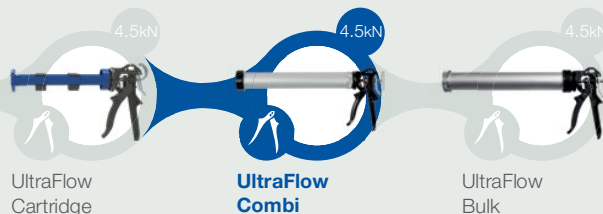

COX™ 1-Component Dispenser

UltraFlow™ Combi

A 1-component manual bead dispenser for 310/400mL cartridges and 310/400/600mL sachets.

Model shown: UltraFlow Combi 600mL

Product advantages

- Ergonomically formed epoxy coated aluminum handle
- Large sintered metal catch plate offers high load resistance
- Anodized aluminum barrel copes easily with high forces

Customer benefits

- Powerful 25:1 trigger ratio for easy application
- Metal wear compensation sleeve protects the catch plate contact area increasing tool life
- Hardened rod and release plate maintains high material output
- Plated metal parts increase corrosion resistance

Applications

Product by range

The **COX UltraFlow Combi** is part of a range of high-powered manual dispensers. Designed for use with medium to high viscosity sealants and adhesives.

Specifications

- Weight: 1.0-1.1kg / 2.2-2.5lbs
- Barrel Length: 342mm-482mm / 13.5in-19.0in
- Maximum Thrust: 4.5kN
- Handle Material: Epoxy Coated Aluminum
- Barrel Material: Anodized Aluminum
- Tool Component Approvals: REACH
- Cartridge Capacity: 310mL (10.5oz), 400mL (13.5oz)
- Sachet Capacity: 310mL (10.5oz), 400mL (13.5oz), 600mL (20.3oz)
- Mechanical Advantage Ratio: (25:1)
- Standard Color: Black/Grey
- Nozzle Dimension: $\varnothing 38\text{mm}$ / 1.5in
- Customized versions on demand